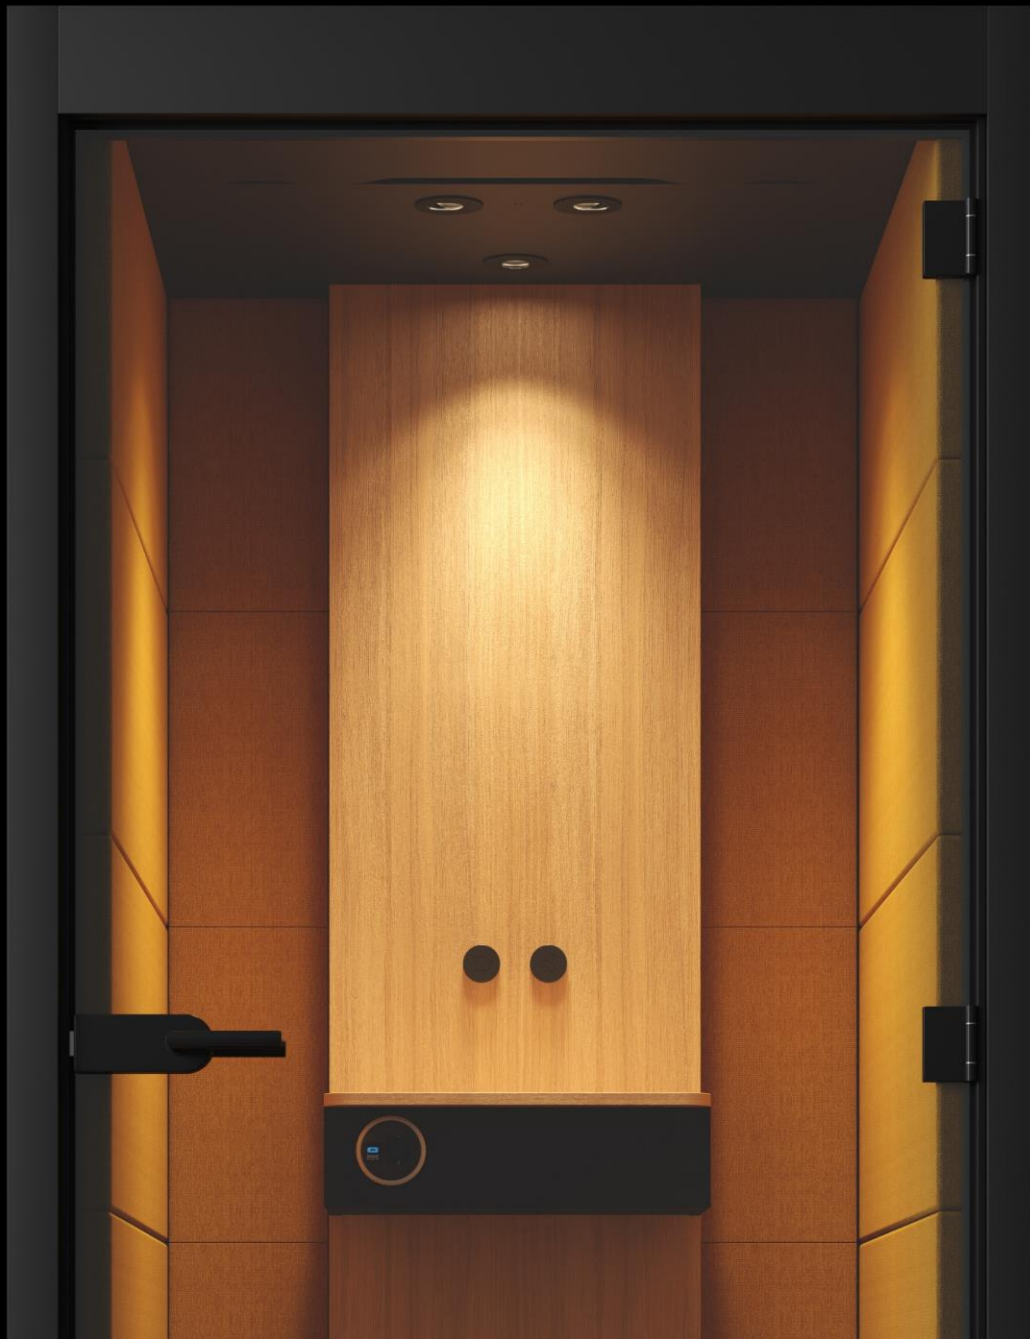

SILENT ROOM

Your comfort zone. Come in!

SILENT ROOM

The oasis of silence in a middle of a modern office

ACOUSTIC ABSORPTION AND INSULATION

Less noise, less chaos

The acoustic pod provides the required level of sound insulation and prevents reverberation thanks to its excellent sound absorption properties.

Improves overall acoustic
comfort in the office

ERGONOMICS AND COMFORT

Functional interior for
private conversations

Comfortable
environment and privacy

A space for efficient
team meetings

A spacious room for everyday
formal and informal meetings

Convenient
entry

VENTILATION AND LIGHTING

Efficient air ventilation

Air supply

Air extract

Warm
LED lighting

Smart energy saving

DESIGN AND CUSTOMISATION

Colour combinations

Wide range of configurations

- work space
- collaboration space
- relaxation area
- reception area

RANGE

SILENT ROOM S

SILENT ROOM M

SILENT ROOM L

SILENT ROOM XL